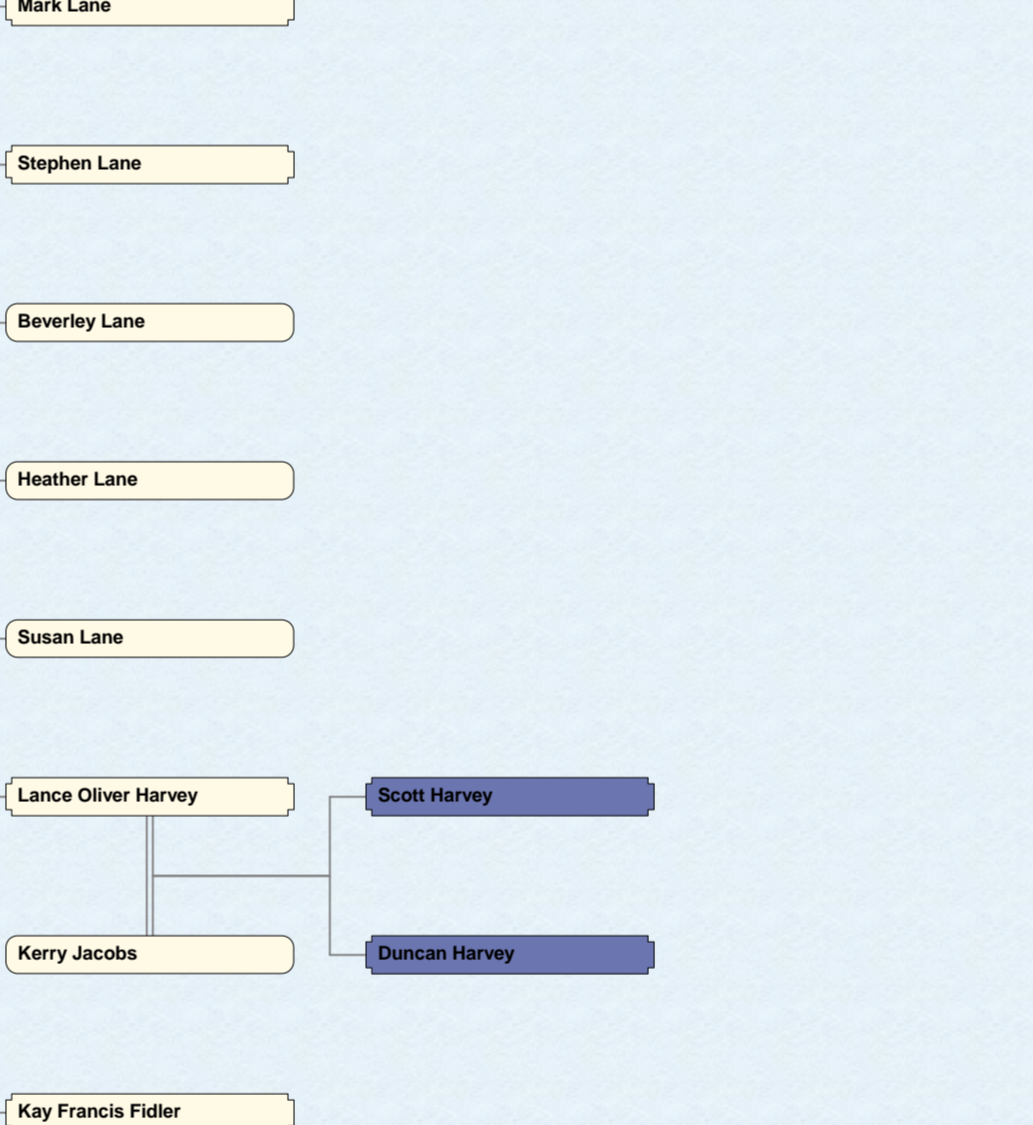

Descendants of William Harvie www.cockcr.id.au November 2014

James Harvey
b: 21 Sep 1856 in
Macpherson, Deak,
Lanark, Scotland
d: 8 Jan 1900 in Westbury,
Tasmania

Jane Shiels
b: 1831 in Cambounehan,
Lanarkshire, Scotland
d: 12 Apr 1893 in
Cambounehan, Lanark,
Scotland

Westbury, Tasmania

Isabella Harvie
b: 4 Apr 1874 in
Maackinhead, Dorset,
England, Scotland
d: 26 Jul 1941 in Larack,
Scotland