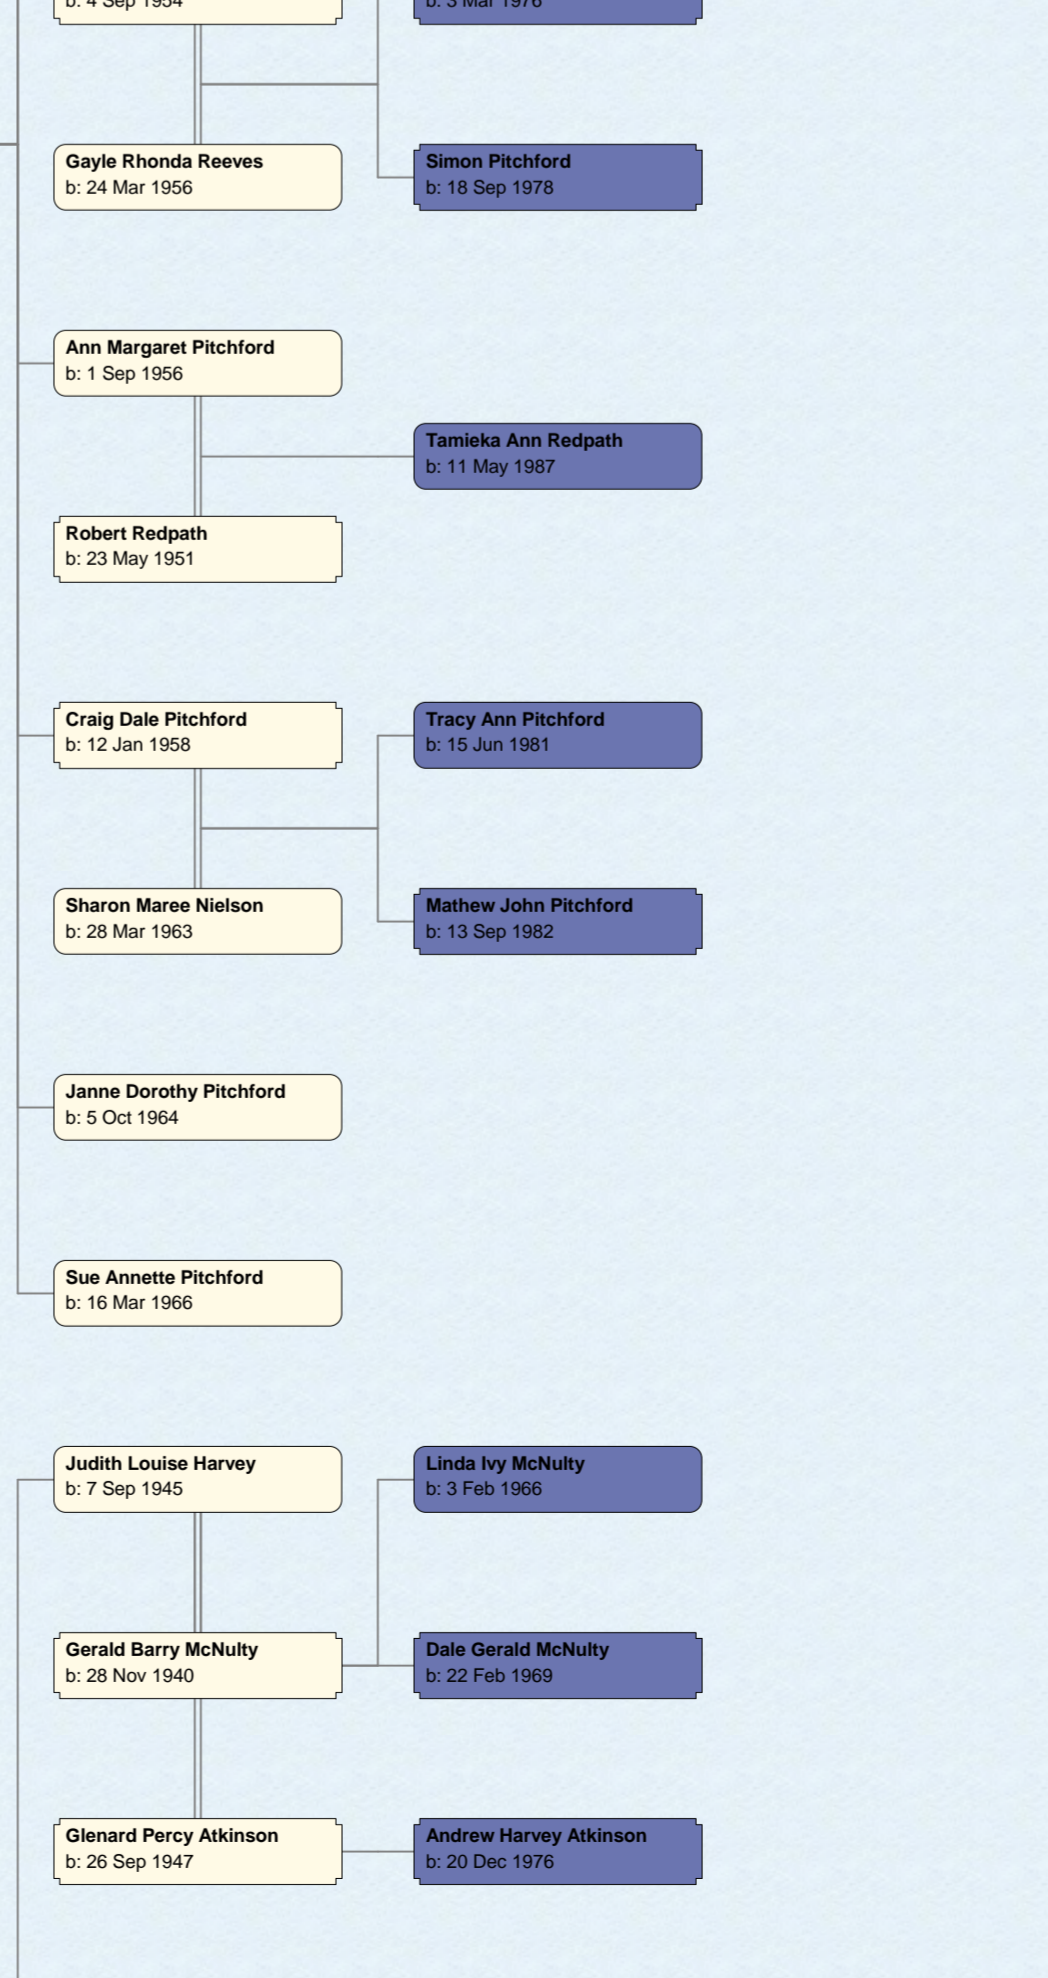

Descendants of William Harvie www.cockcr.id.au November 2014

James Harvey
b: 21 Sep 1856 in
Macpherson, Deak,
Lanark, Scotland
d: 8 Jan 1900 in Westbury,
Tasmania

Jane Shiels
b: 1831 in Cambounehan,
Lanarkshire, Scotland
d: 12 Apr 1893 in
Cambounehan, Lanark,
Scotland

Westbury, Tasmania

Isabella Harvie
b: 4 Apr 1874 in
Maackinhead, Dorset,
England, Scotland
d: 26 Jul 1941 in Larack,
Scotland