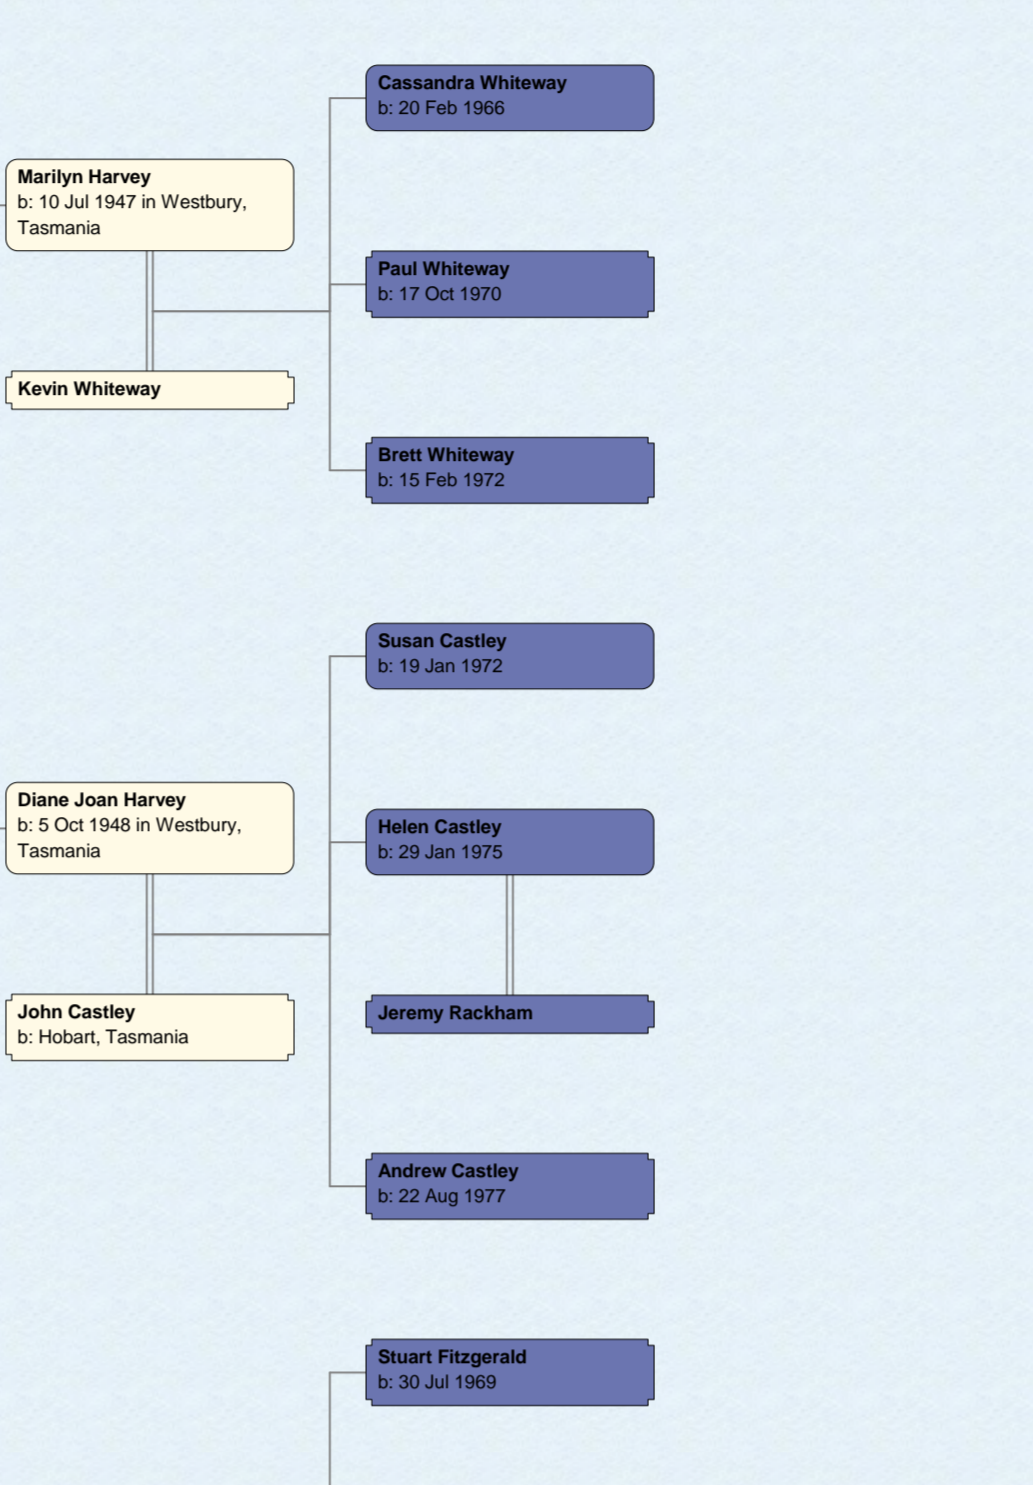

Descendants of William Harvie www.cockcr.id.au November 2014

James Harvey
b: 21 Sep 1856 in
Macpherson, Deak,
Lanark, Scotland
d: 8 Jan 1900 in Westbury,
Tasmania

Jane Shiels
b: 1831 in Cambounehan,
Lanarkshire, Scotland
d: 12 Apr 1893 in
Cambounehan, Lanark,
Scotland

Westbury, Tasmania

Isabella Harvie
b: 4 Apr 1874 in
Maackinhead, Dorset,
England, Scotland
d: 26 Jul 1941 in Larack,
Scotland