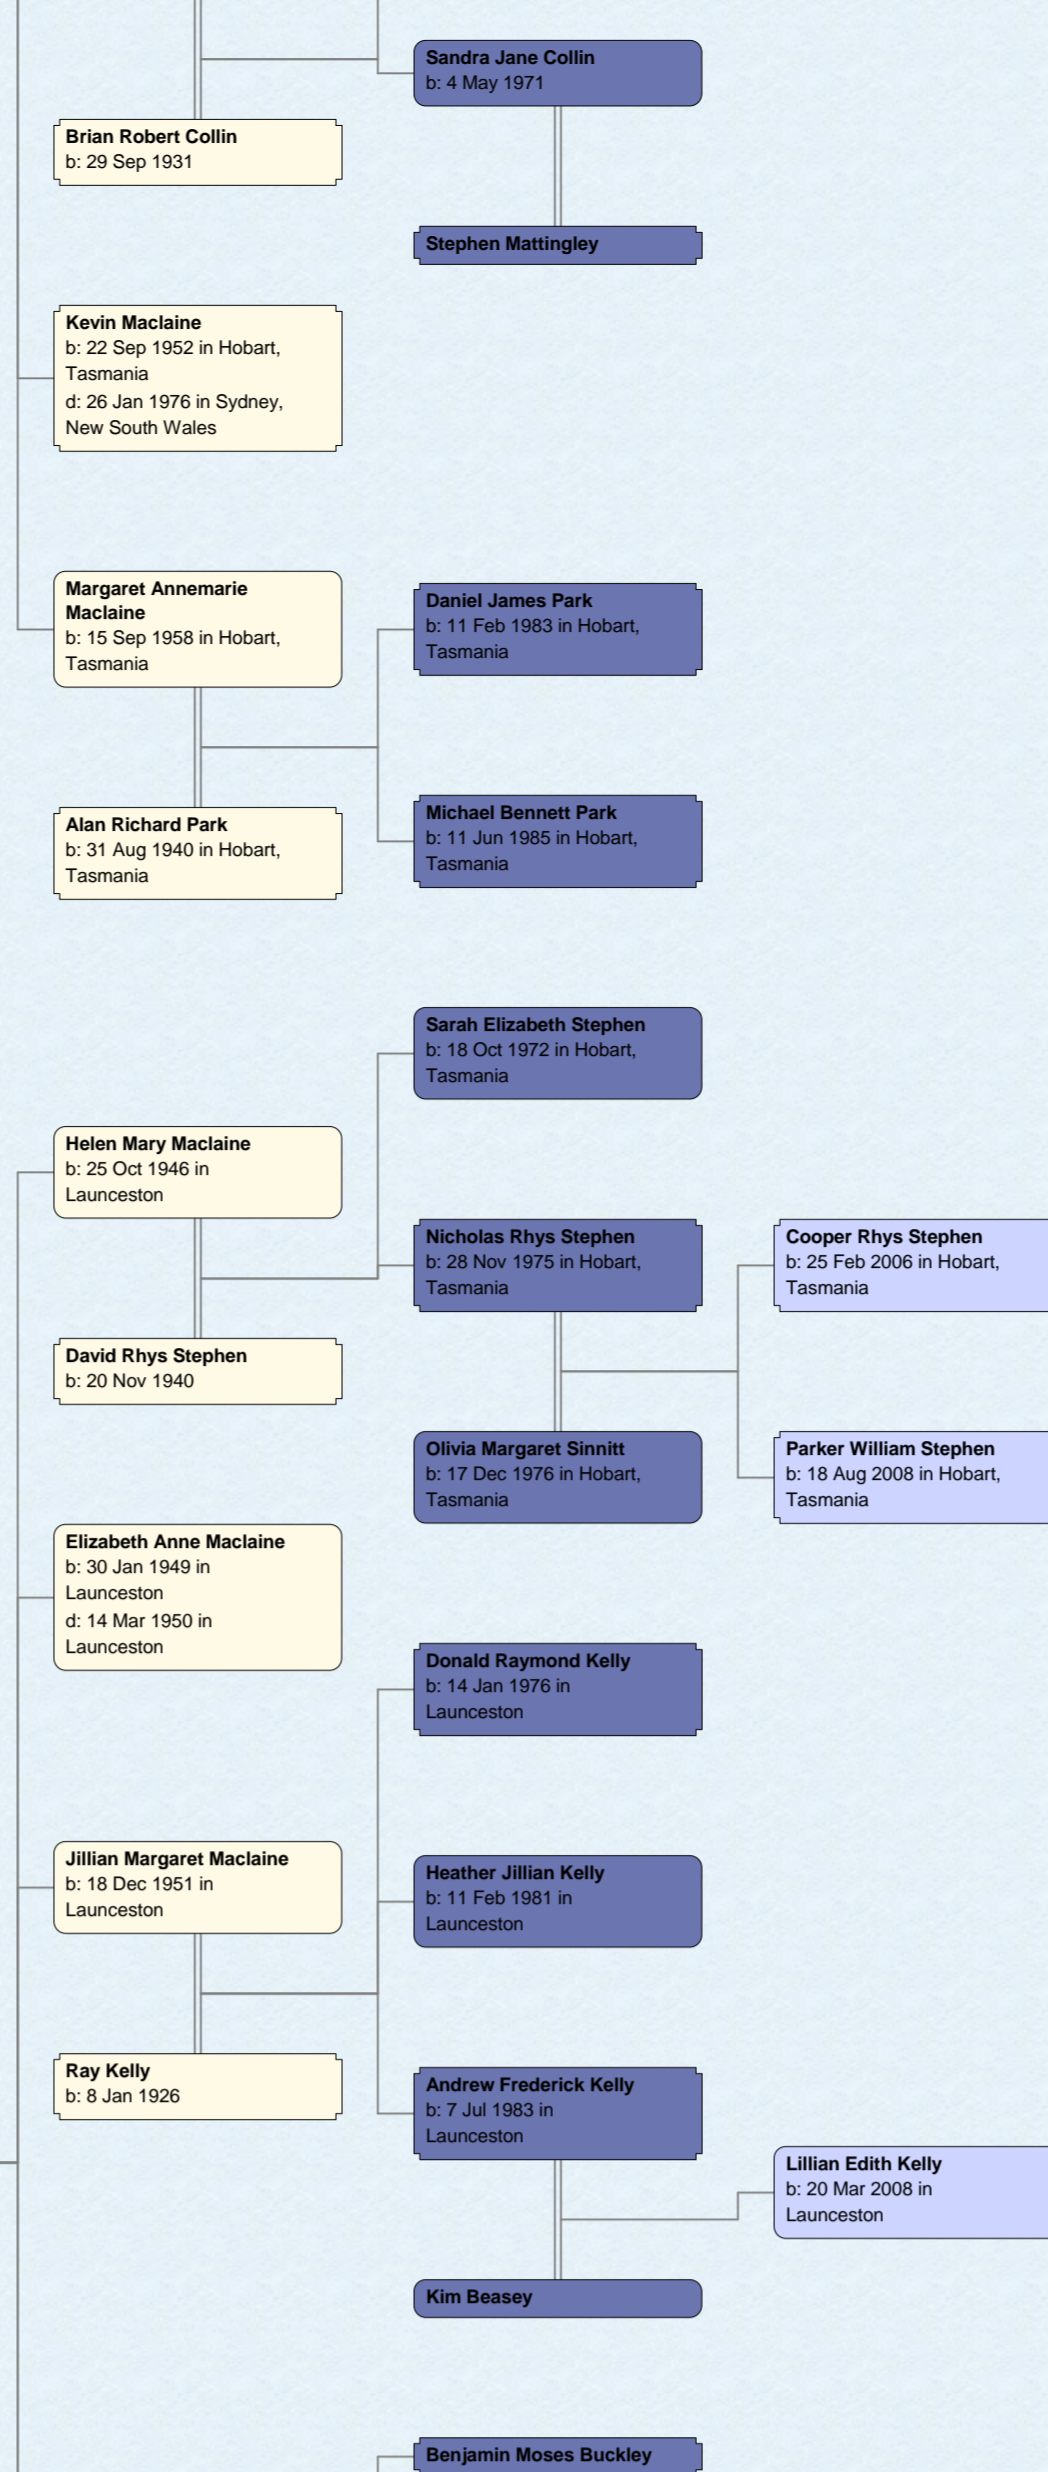

Descendants of William Harvie www.cockcr.id.au November 2014

James Harvey
b: 21 Sep 1856 in
Macpherson, Deak,
Lanark, Scotland
d: 8 Jan 1900 in Westbury,
Tasmania

Jane Shiels
b: 1831 in Cambounehan,
Lanarkshire, Scotland
d: 12 Apr 1893 in
Cambounehan, Lanark,
Scotland

Westbury, Tasmania

Isabella Harvie
b: 4 Apr 1874 in
Maackinhead, Dorset,
England, Scotland
d: 26 Jul 1941 in Larack,
Scotland