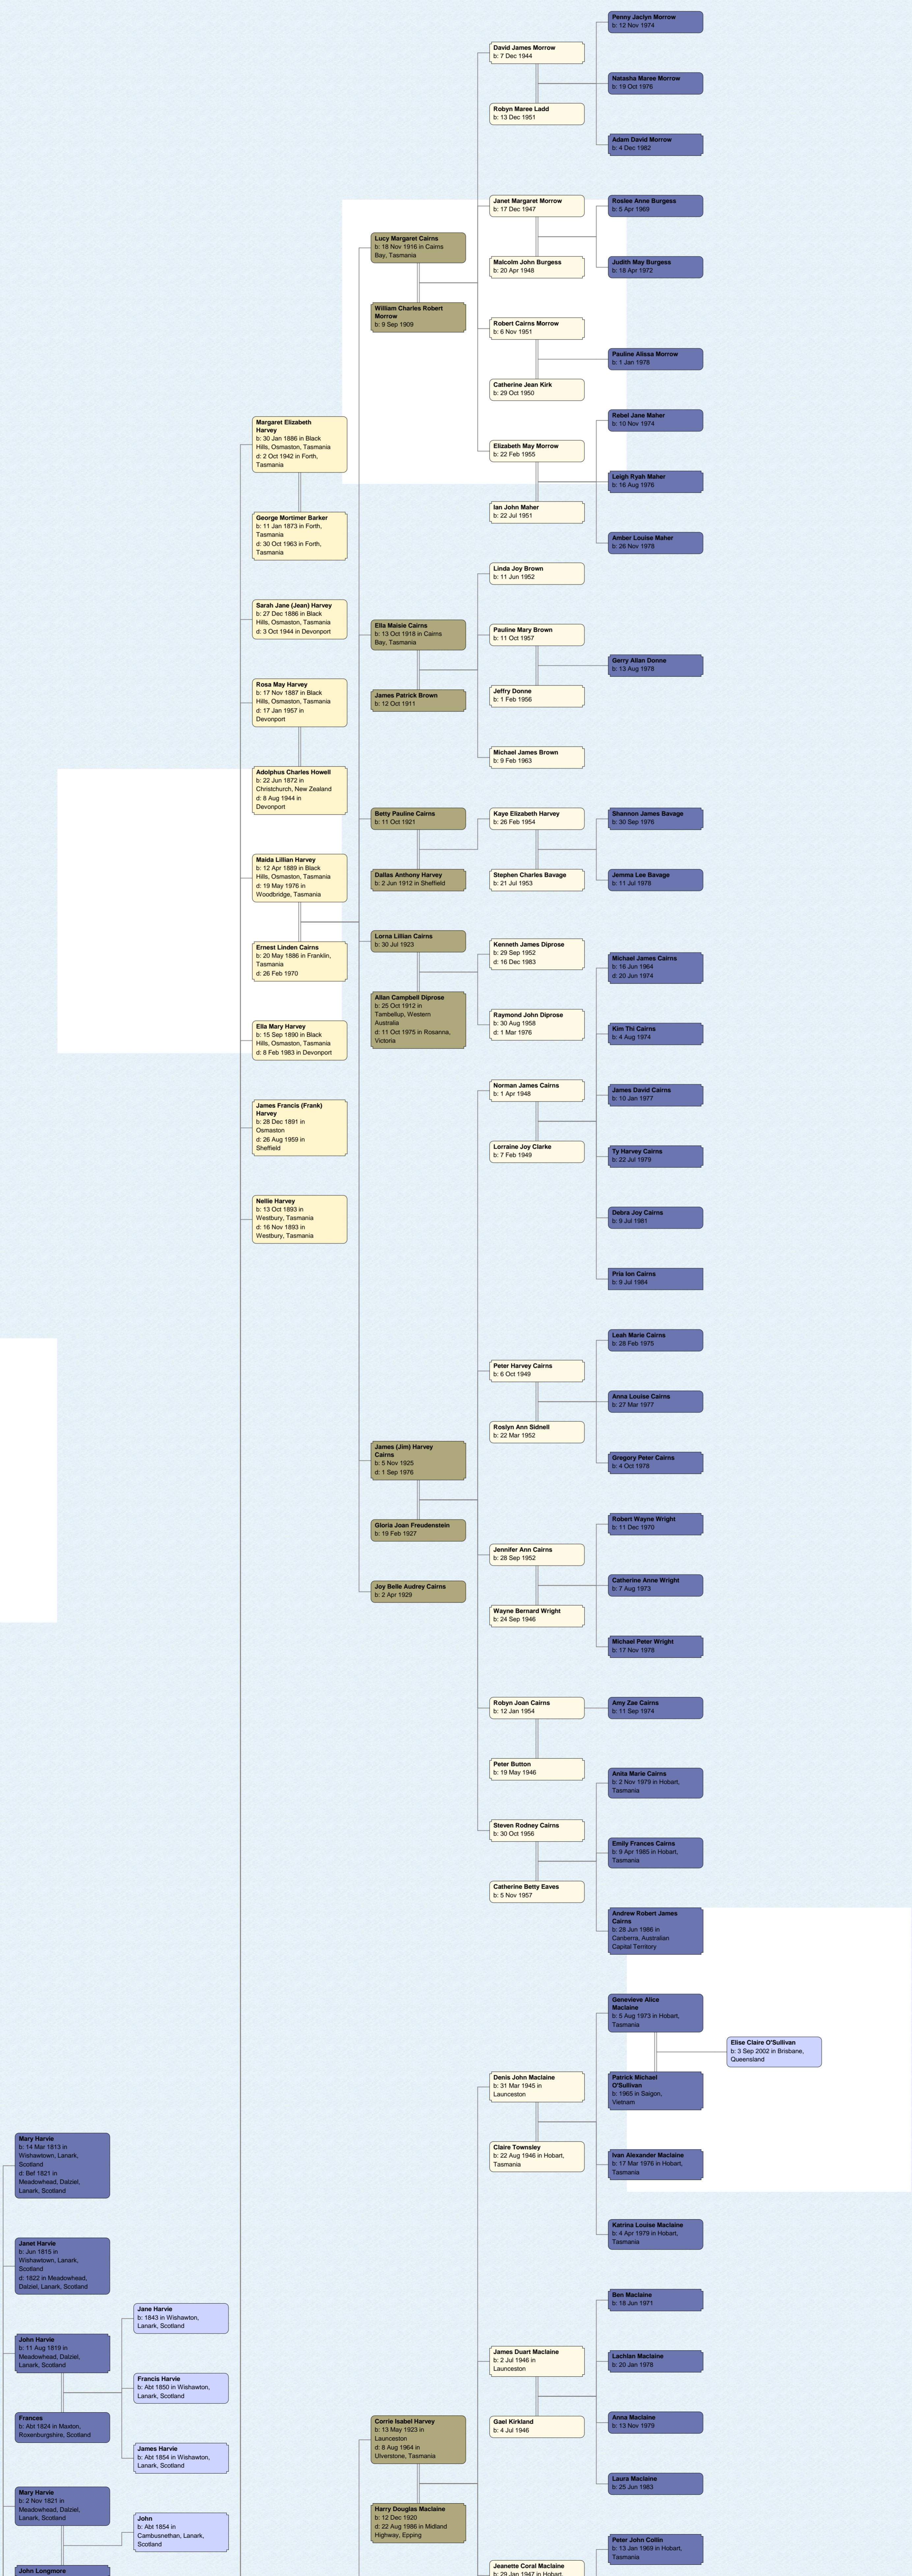

Descendants of William Harvie www.cockcr.id.au November 2014

James Harvey
b: 21 Sep 1856 in
Macpherson, Deak,
Lanark, Scotland
d: 8 Jan 1900 in Westbury,
Tasmania

Jane Shiels
b: 1831 in Cambounehan,
Lanarkshire, Scotland
d: 12 Apr 1893 in
Cambounehan, Lanark,
Scotland

Westbury, Tasmania

Isabella Harvie
b: 4 Apr 1874 in
Maackinhead, Dorset,
England, Scotland
d: 26 Jul 1941 in Larack,
Scotland