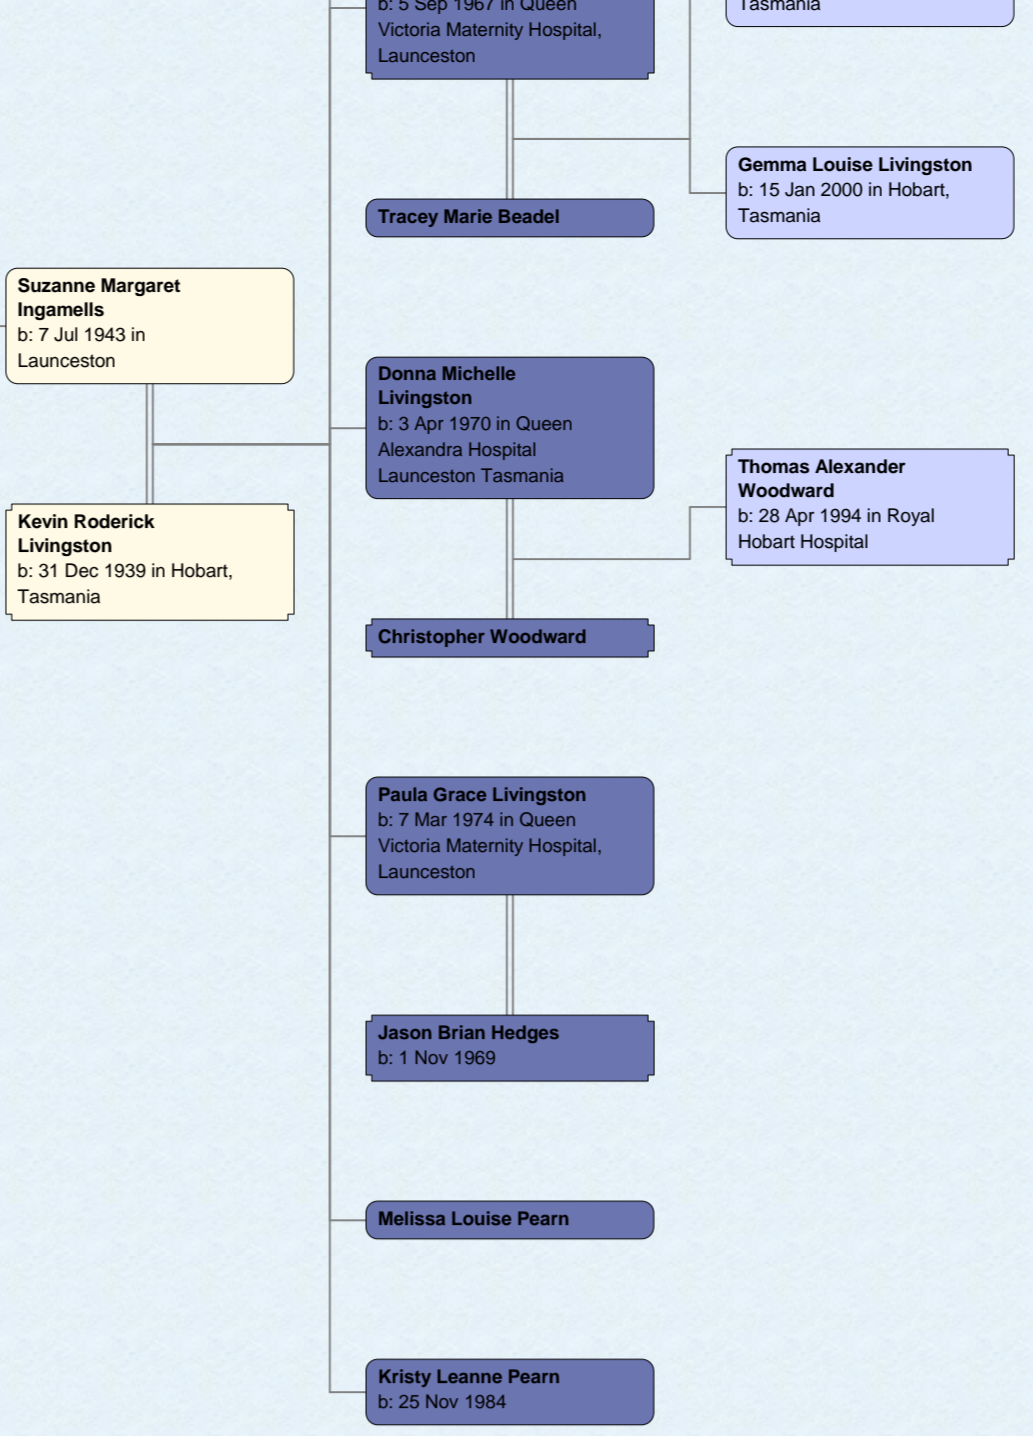

Descendants of William Harvie www.cockcr.id.au November 2014

James Harvey
b: 21 Sep 1856 in
Macpherson, Deak,
Lanark, Scotland
d: 8 Jan 1900 in Westbury,
Tasmania

Jane Shiels
b: 1831 in Cambounehan,
Lanarkshire, Scotland
d: 12 Apr 1893 in
Cambounehan, Lanark,
Scotland

Westbury, Tasmania

Isabella Harvie
b: 4 Apr 1874 in
Maackinhead, Dorset,
England, Scotland
d: 26 Jul 1941 in Larack,
Scotland