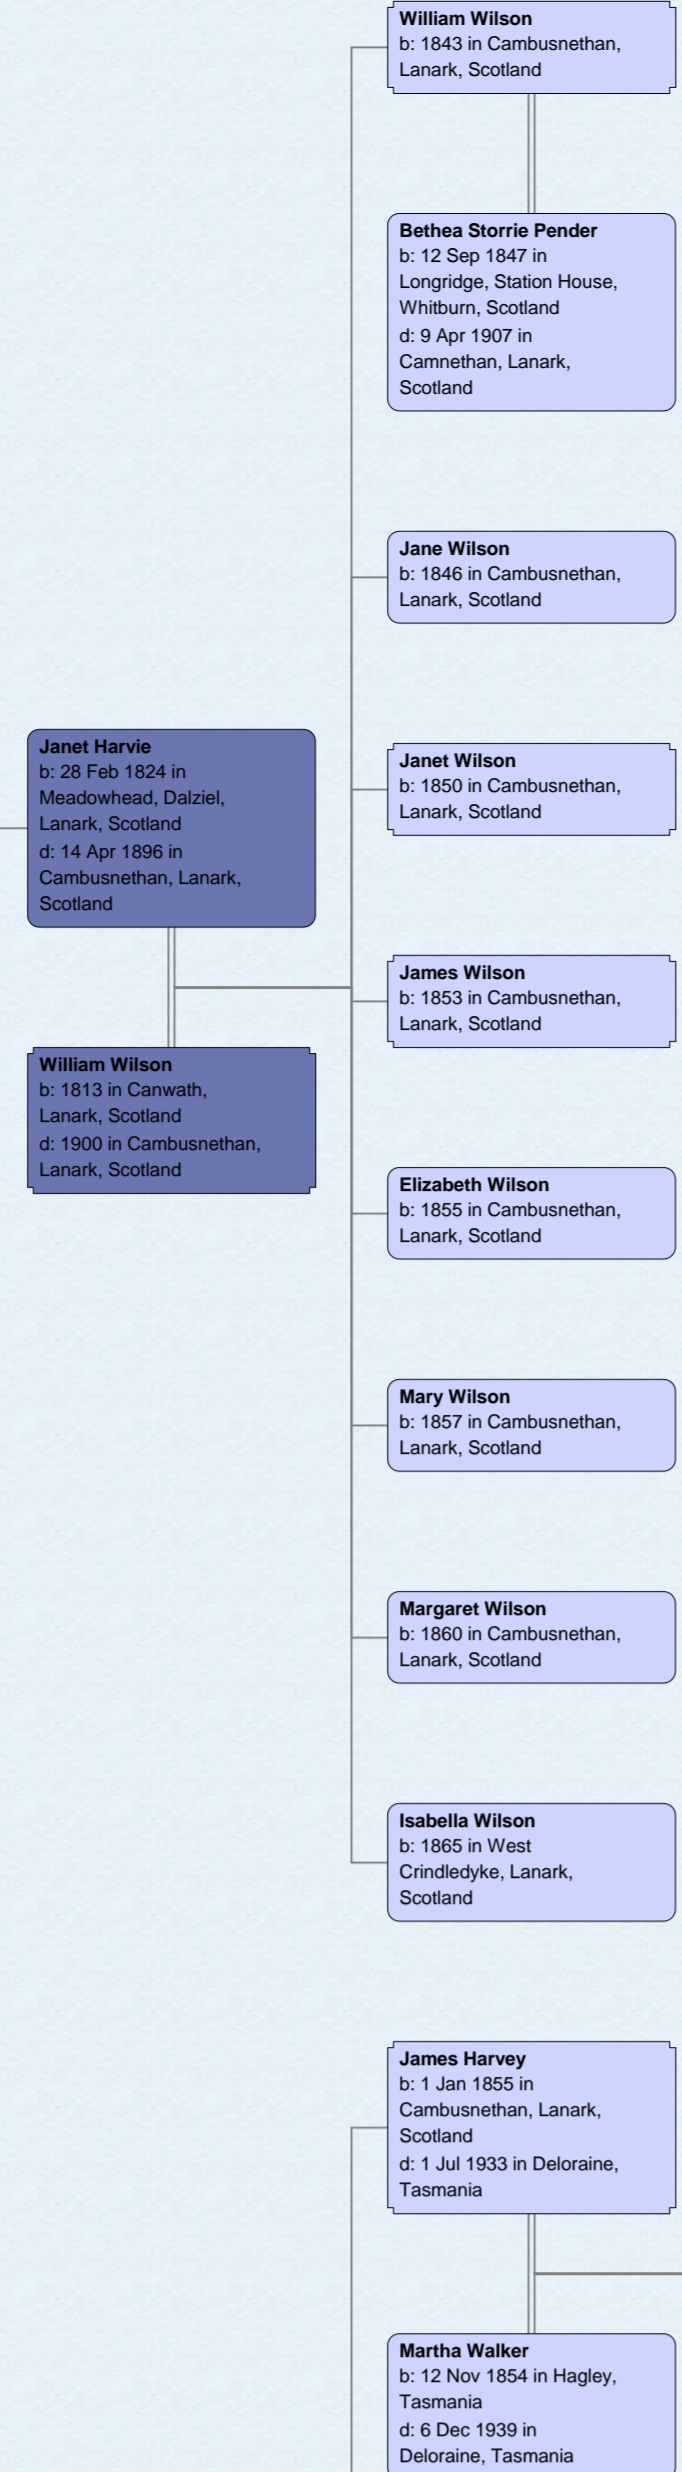

Descendants of William Harvie www.cockcr.id.au November 2014

James Harvey
b: 21 Sep 1856 in
Macpherson, Deak,
Lanark, Scotland
d: 8 Jan 1900 in Westbury,
Tasmania

Jane Shiels
b: 1831 in Cambounehan,
Lanarkshire, Scotland
d: 12 Apr 1893 in
Cambounehan, Lanark,
Scotland

Westbury, Tasmania

Isabella Harvie
b: 4 Apr 1874 in
Maackinhead, Dorset,
England, Scotland
d: 26 Jul 1941 in Larack,
Scotland