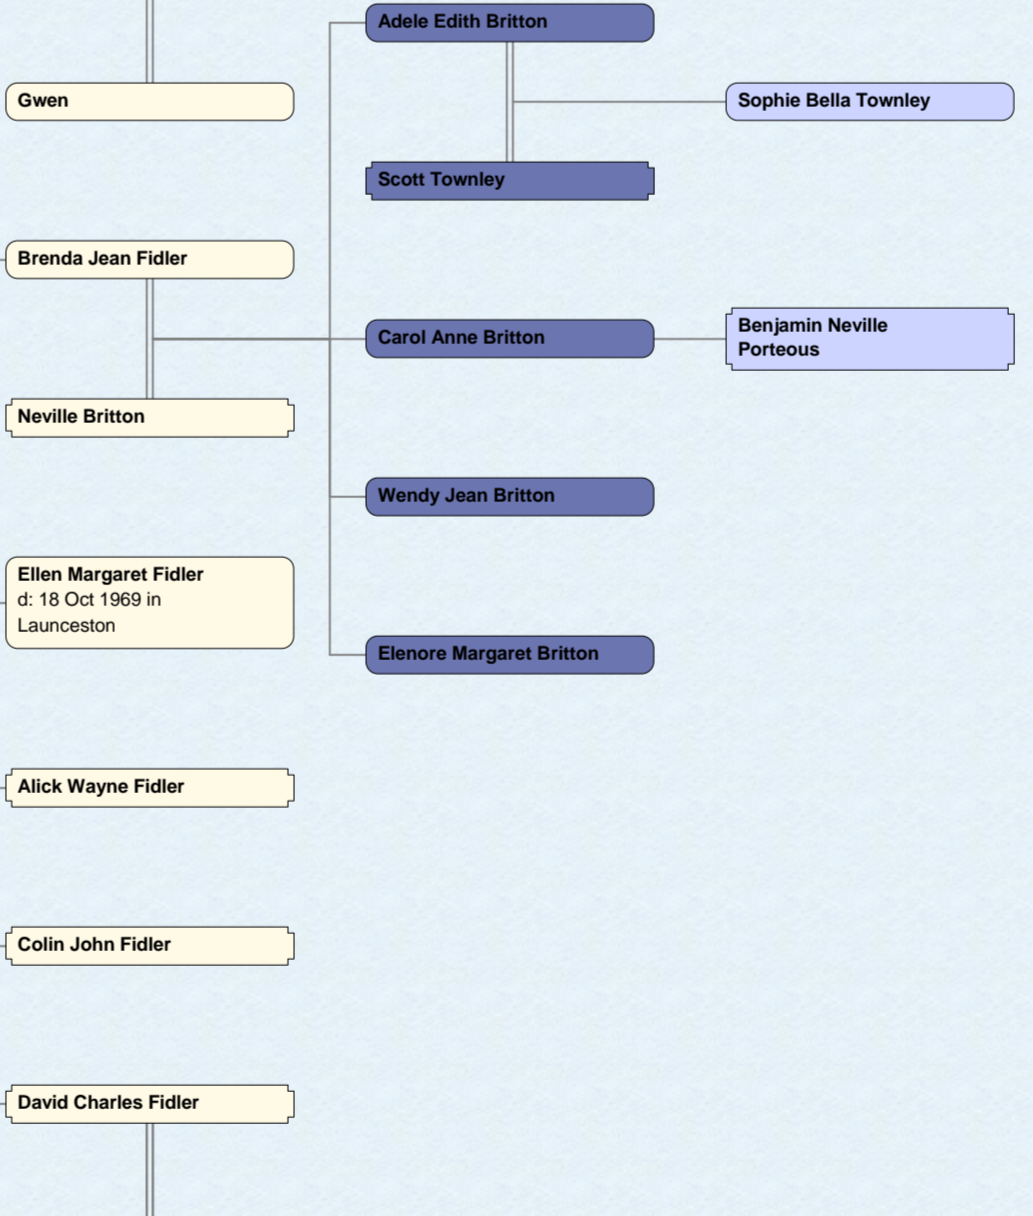

Descendants of William Harvie www.cockcr.id.au November 2014

James Harvey
b: 21 Sep 1856 in
Macpherson, Deak,
Lanark, Scotland
d: 8 Jan 1900 in Westbury,
Tasmania

Jane Shiels
b: 1831 in Cambounehan,
Lanarkshire, Scotland
d: 12 Apr 1893 in
Cambounehan, Lanark,
Scotland

Westbury, Tasmania

Isabella Harvie
b: 4 Apr 1874 in
Maackinhead, Dorset,
England, Scotland
d: 26 Jul 1941 in Larack,
Scotland