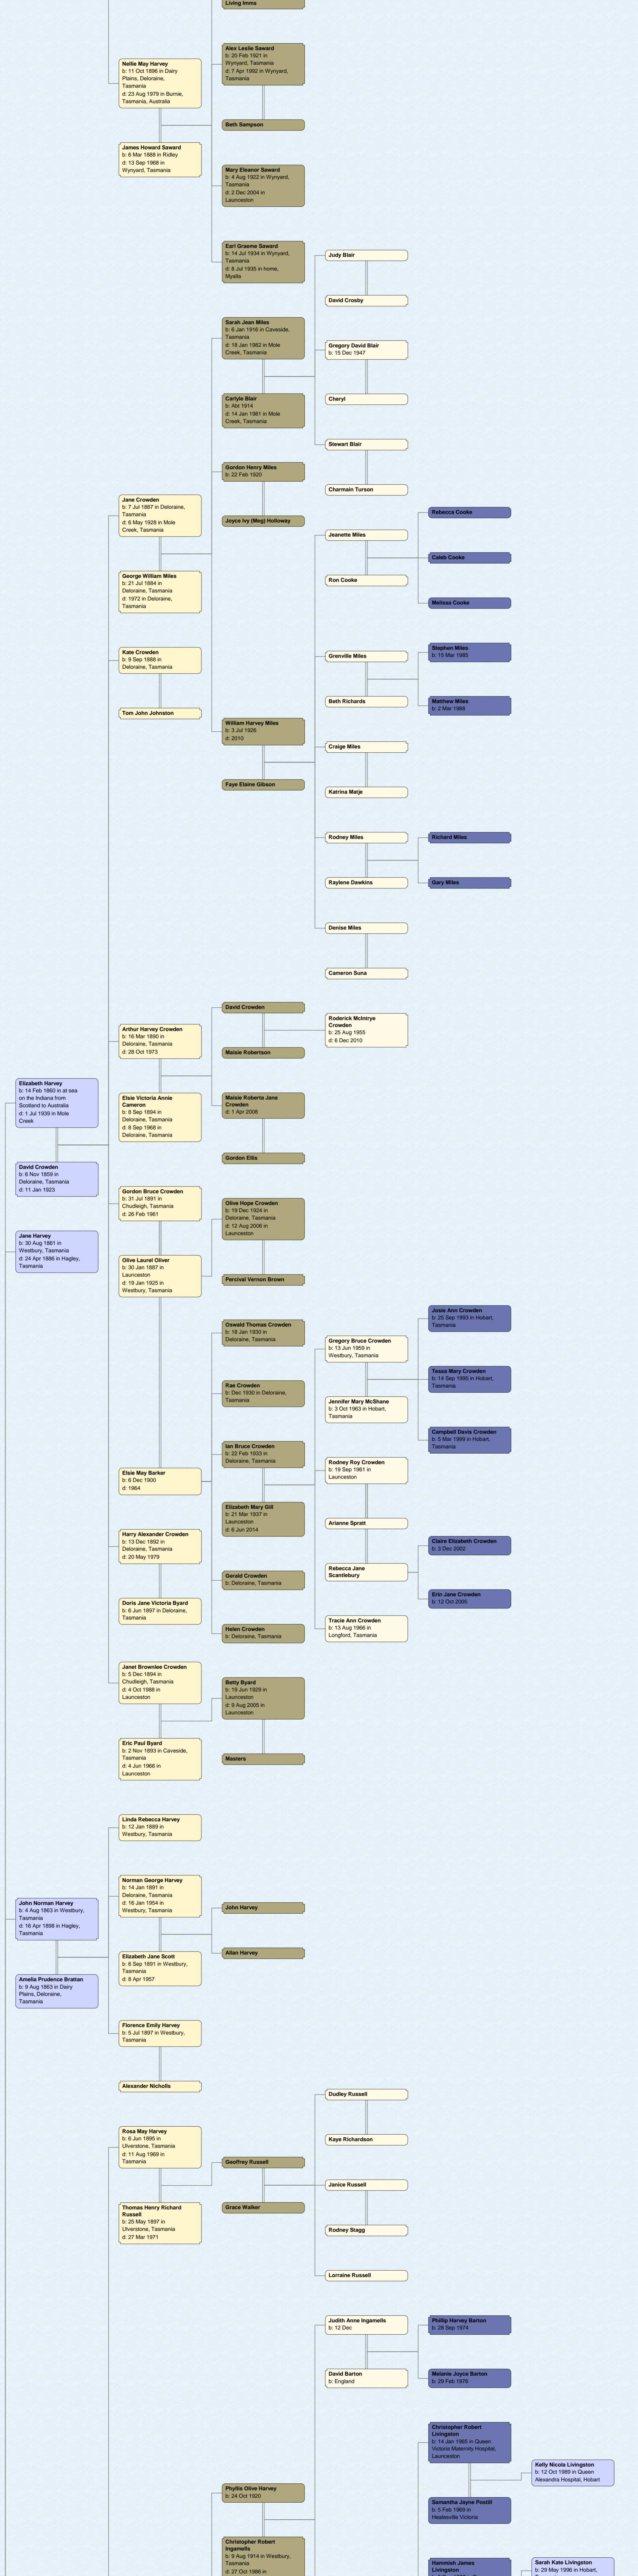

Descendants of William Harvie www.cockcr.id.au November 2014

James Harvey
b: 21 Sep 1856 in
Macpherson, Deak,
Lanark, Scotland
d: 8 Jan 1900 in Westbury,
Tasmania

Jane Shiels
b: 1831 in Cambounehan,
Lanarkshire, Scotland
d: 12 Apr 1893 in
Cambounehan, Lanark,
Scotland

Westbury, Tasmania

Isabella Harvie
b: 4 Apr 1874 in
Maackinhead, Dorset,
England, Scotland
d: 26 Jul 1941 in Larack,
Scotland