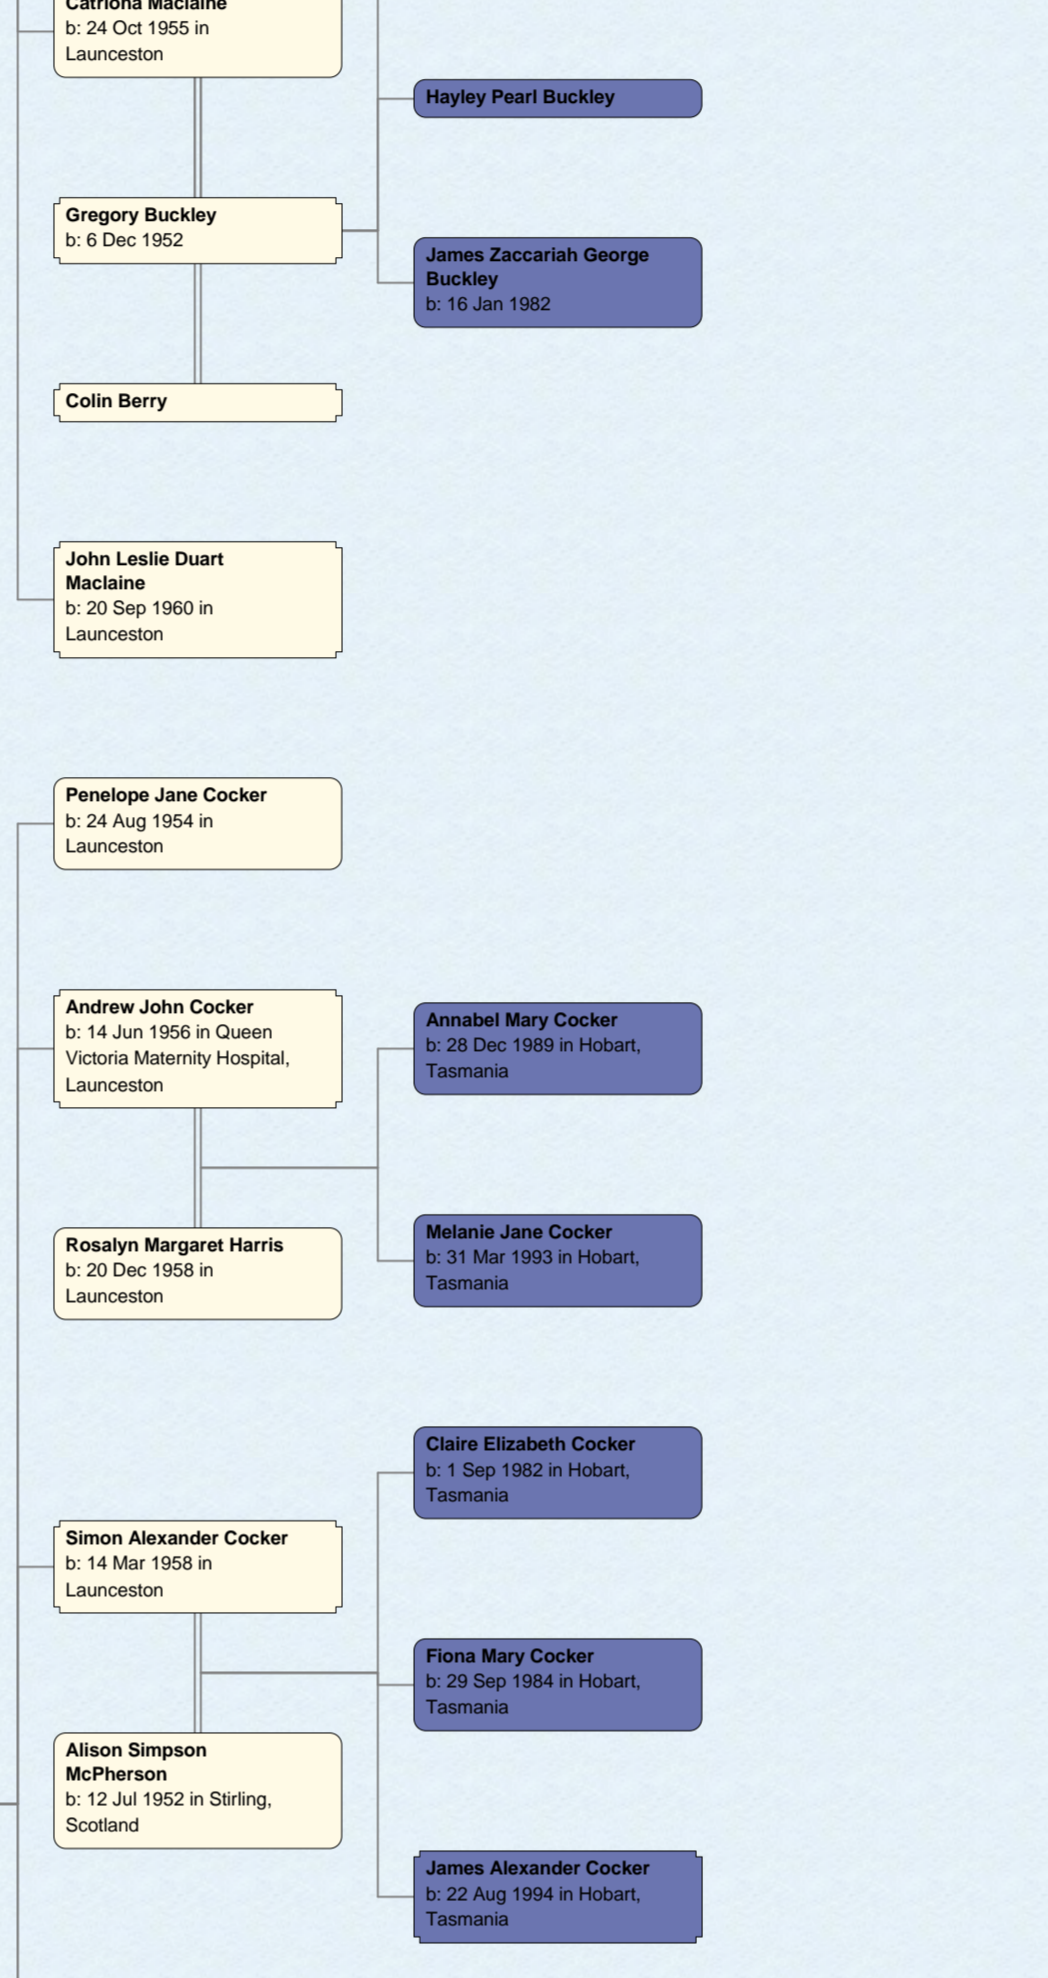

Descendants of William Harvie www.cockcr.id.au November 2014

James Harvey
b: 21 Sep 1856 in
Macpherson, Deak,
Lanark, Scotland
d: 8 Jan 1900 in Westbury,
Tasmania

Jane Shiels
b: 1831 in Cambounehan,
Lanarkshire, Scotland
d: 12 Apr 1893 in
Cambounehan, Lanark,
Scotland

Westbury, Tasmania

Isabella Harvie
b: 4 Apr 1874 in
Maackinhead, Dorset,
England, Scotland
d: 26 Jul 1941 in Larack,
Scotland