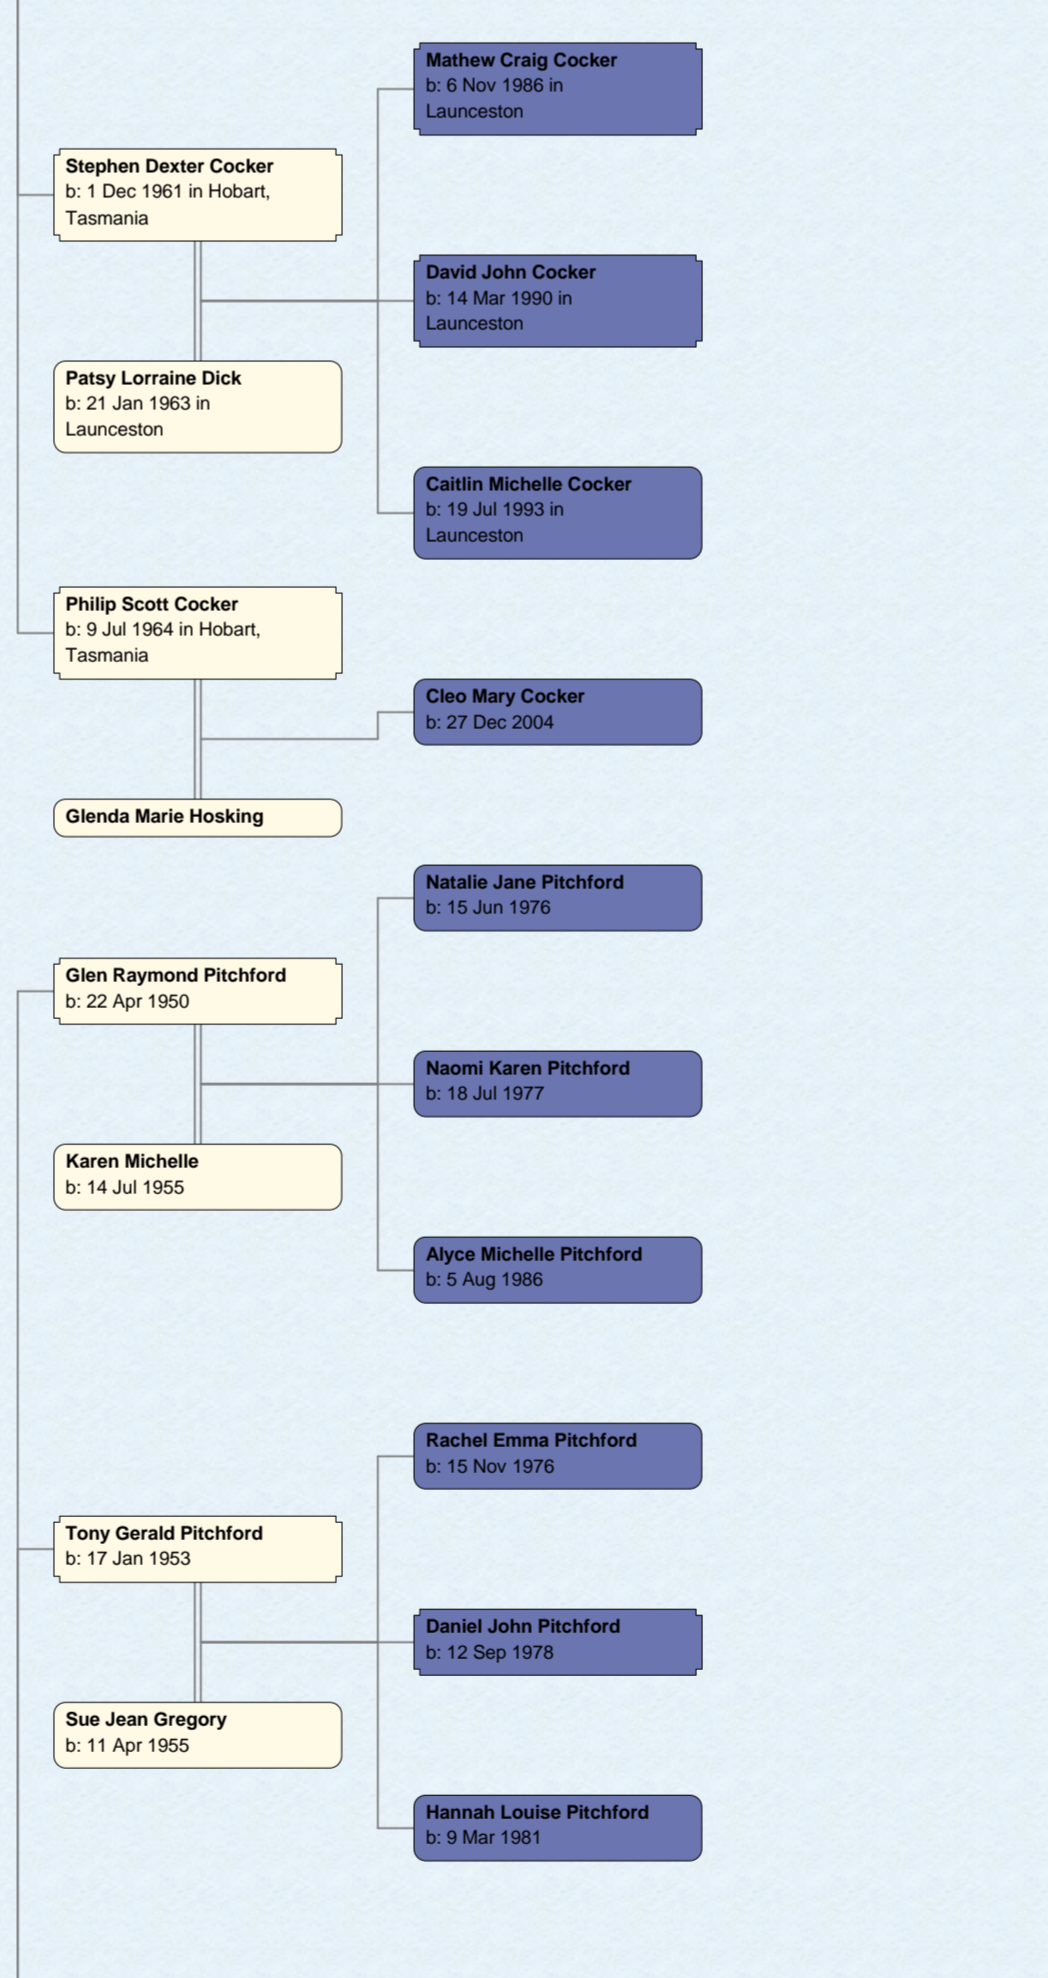

Descendants of William Harvie www.cockcr.id.au November 2014

James Harvey
b: 21 Sep 1856 in
Macpherson, Deak,
Lanark, Scotland
d: 8 Jan 1900 in Westbury,
Tasmania

Jane Shiels
b: 1831 in Cambounehan,
Lanarkshire, Scotland
d: 12 Apr 1893 in
Cambounehan, Lanark,
Scotland

Westbury, Tasmania

Isabella Harvie
b: 4 Apr 1874 in
Maackinhead, Dorset,
England, Scotland
d: 26 Jul 1941 in Larack,
Scotland