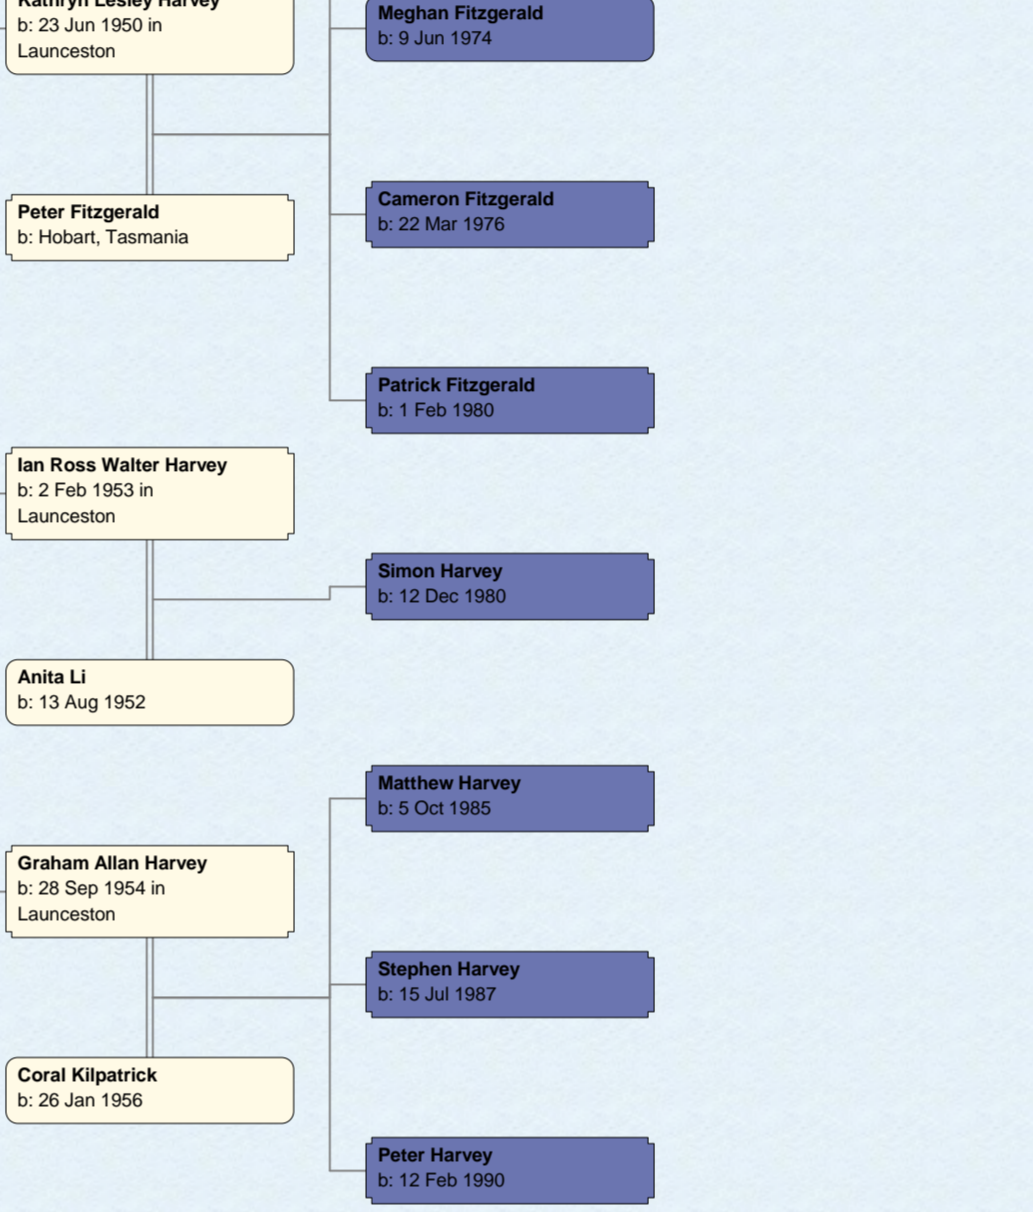

Descendants of William Harvie www.cockcr.id.au November 2014

James Harvey
b: 21 Sep 1856 in
Macpherson, Deak,
Lanark, Scotland
d: 8 Jan 1900 in Westbury,
Tasmania

Jane Shiels
b: 1831 in Cambounehan,
Lanarkshire, Scotland
d: 12 Apr 1893 in
Cambounehan, Lanark,
Scotland

Westbury, Tasmania

Isabella Harvie
b: 4 Apr 1874 in
Maackinhead, Dorset,
England, Scotland
d: 26 Jul 1941 in Larack,
Scotland